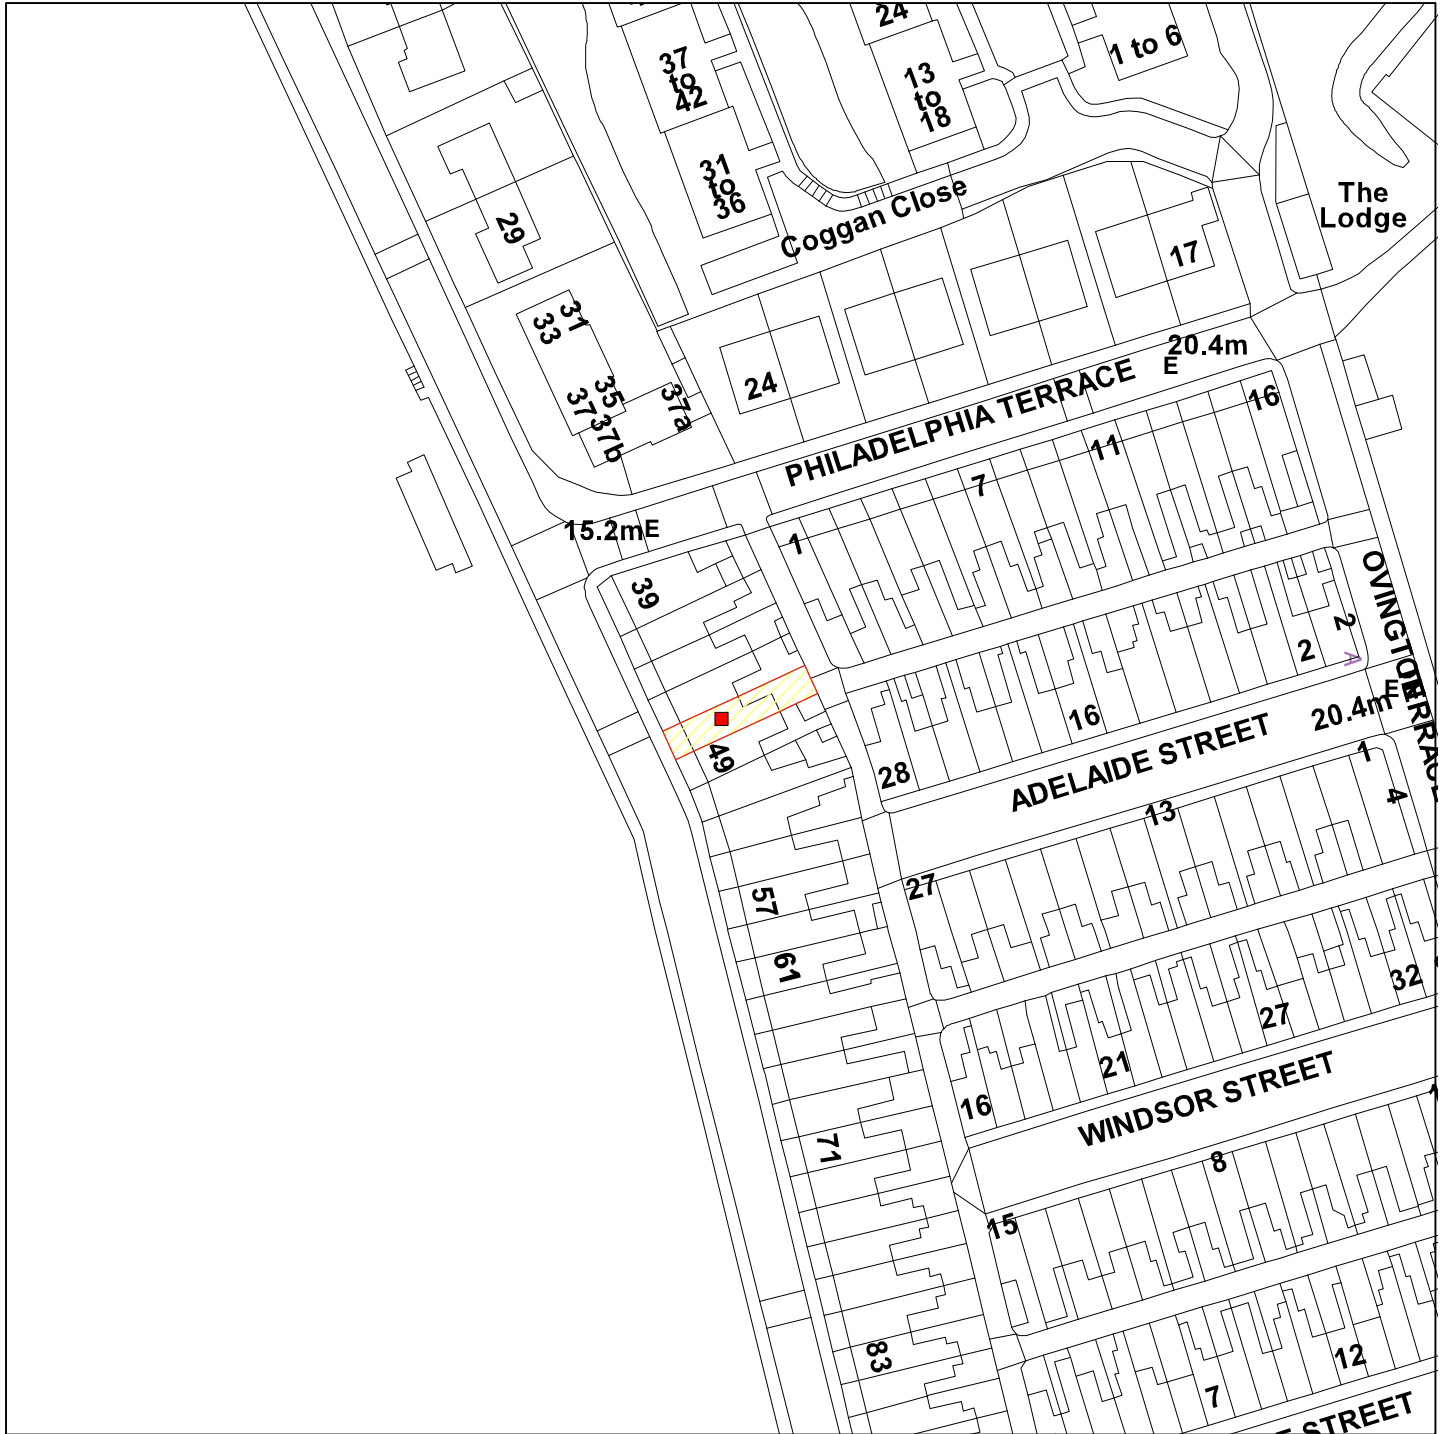

# 12/02192/FUL

## 47 Albemarle Road, YO23 1EP

Scale : 1:1000

Reproduced from the Ordnance Survey map with the permission of the Controller of Her Majesty's Stationery Office © Crown Copyright 2000.

Unauthorised reproduction infringes Crown Copyright and may lead to prosecution or civil proceedings.